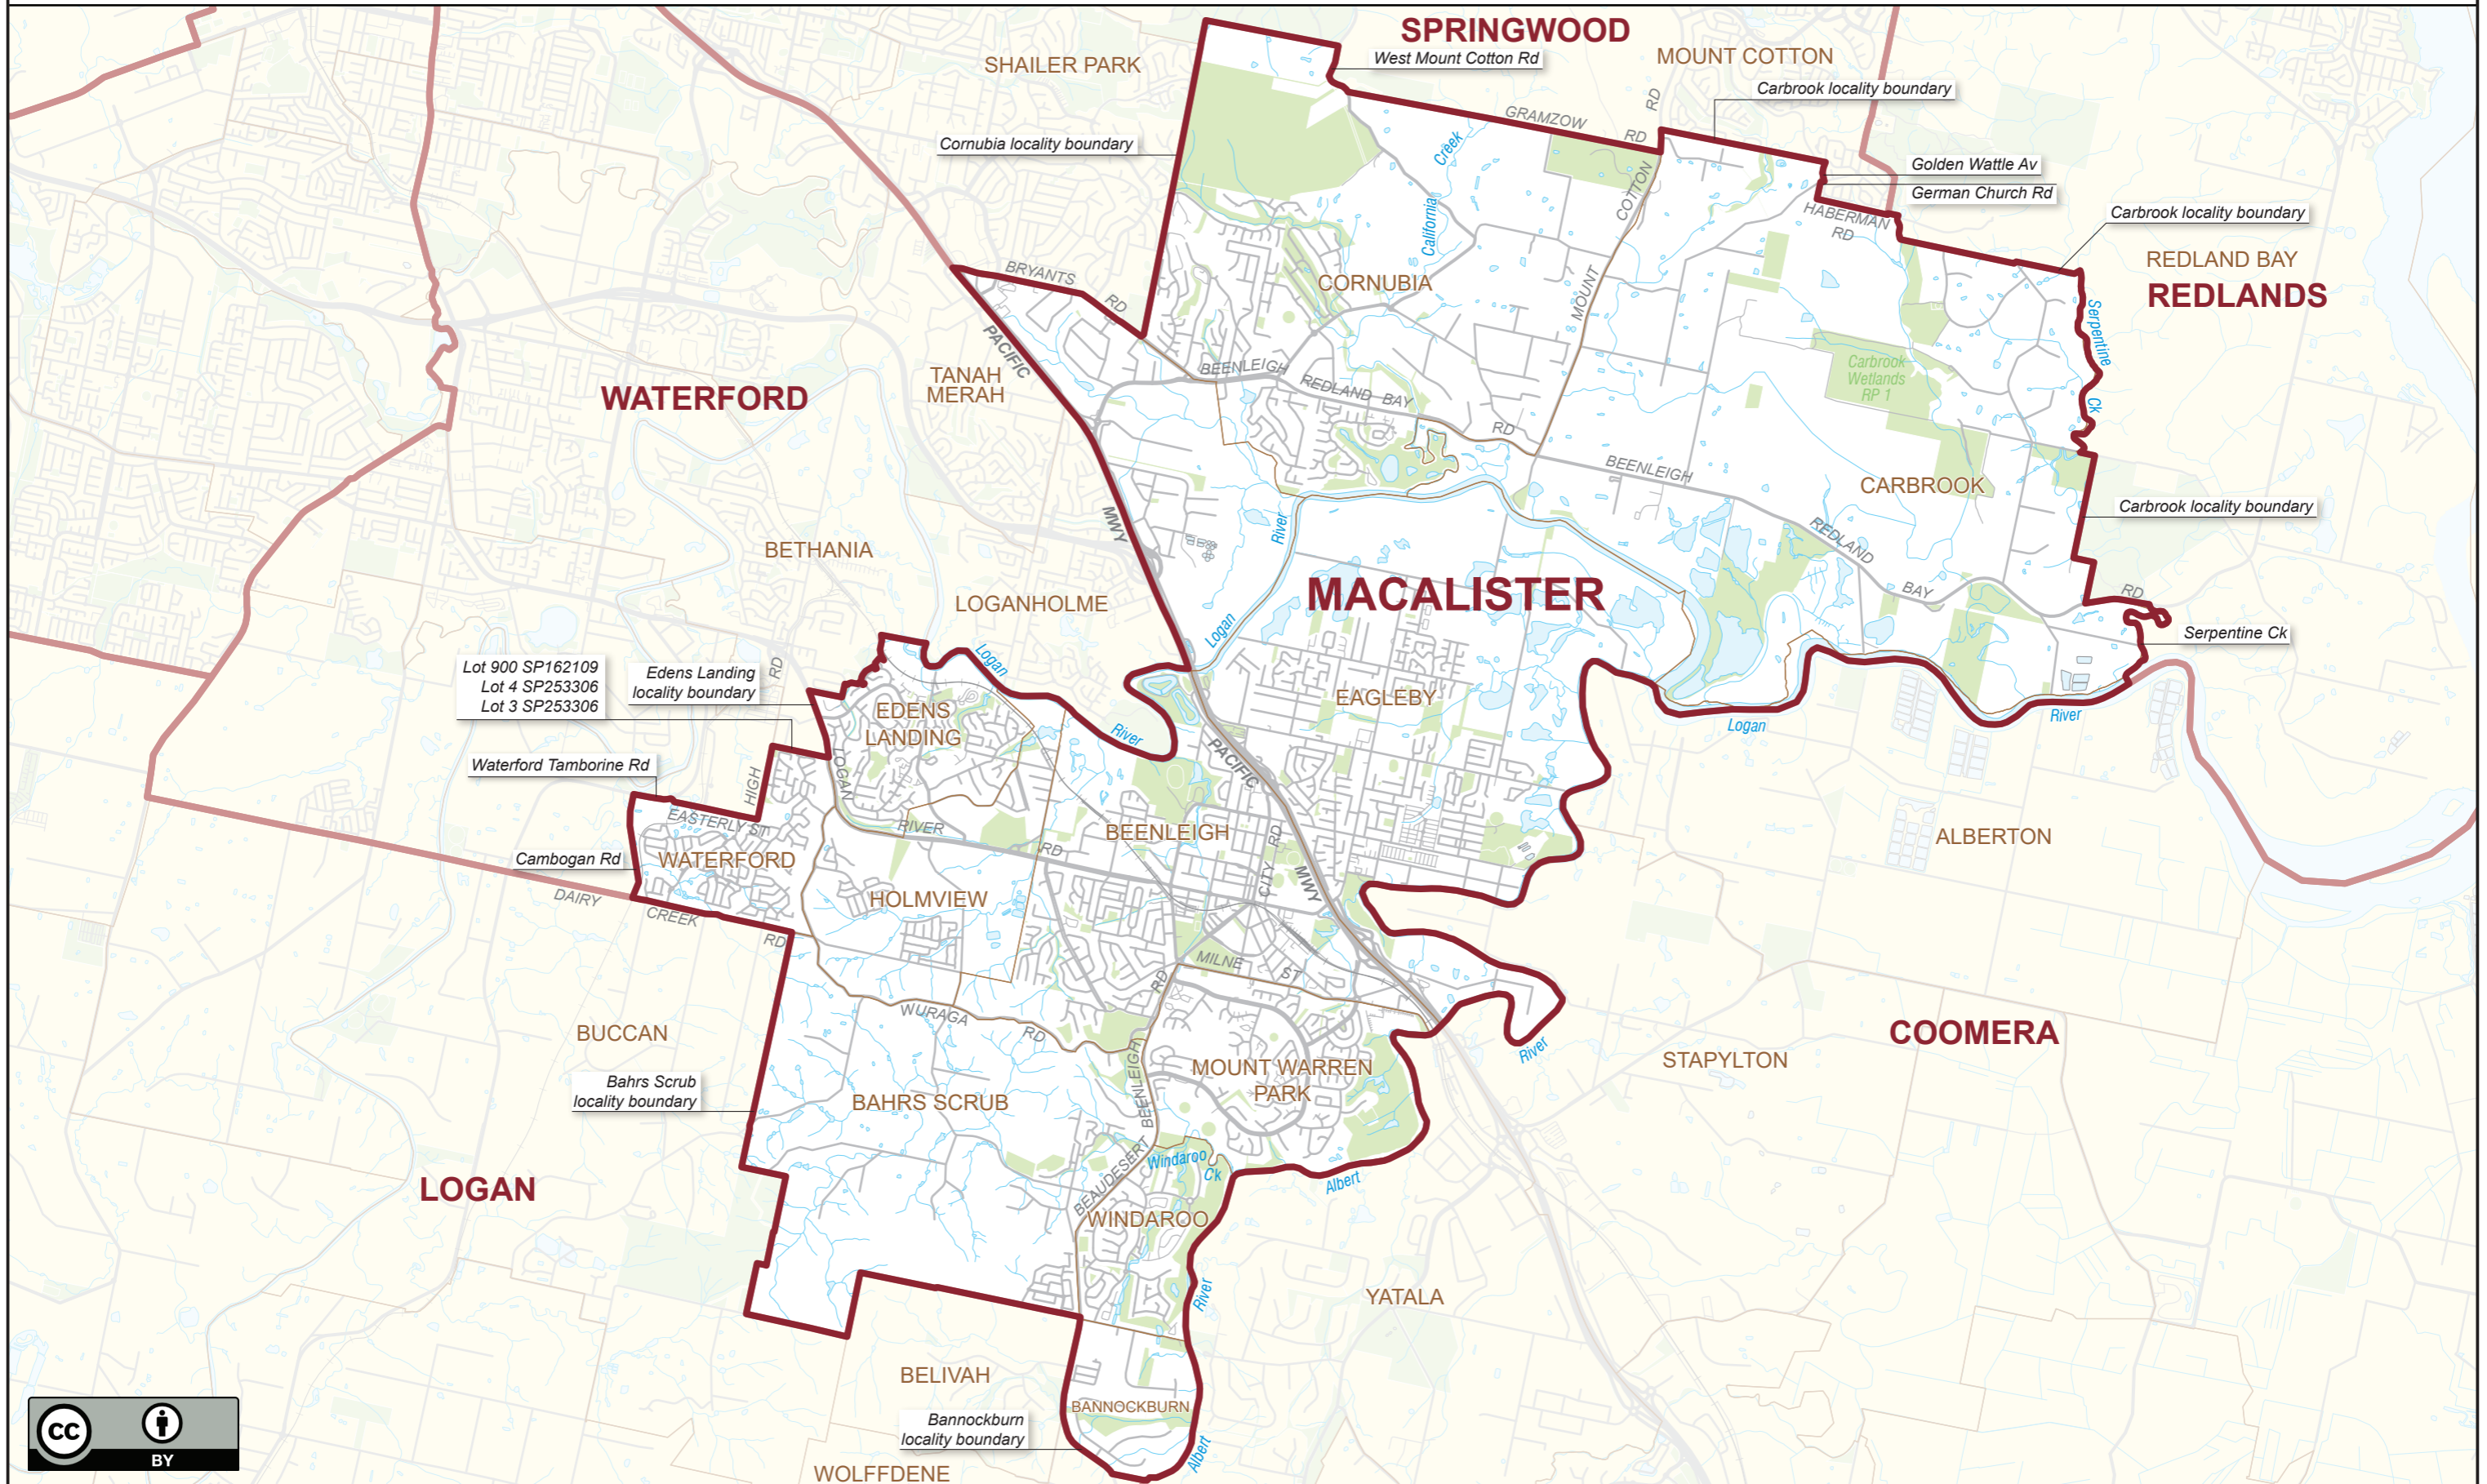

# 2017 QUEENSLAND STATE ELECTORAL DISTRICT OF

# MACALISTER

Boundary of Electoral District

0 1 2 km

Lot 900 SP162109  
Lot 4 SP253306  
Lot 3 SP253306

Edens Landing  
locality boundary

Waterford Tamborine Rd

Cambogan Rd

Bahrs Scrub  
locality boundary

Bannockburn  
locality boundary